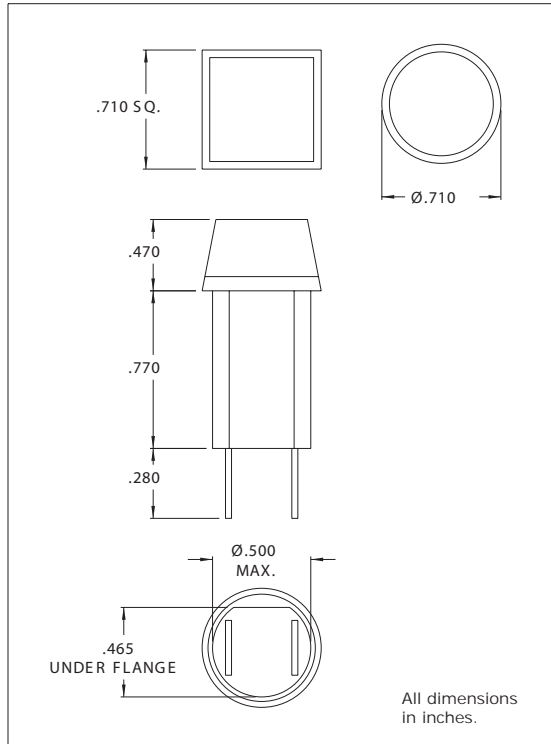

### DESCRIPTION AND FEATURES

**Ordering Information:**  
 For use with T-2 slide base (short) lamps.  
 Complete assembly consists of socket (3040 or 3043), lamp and lens (see chart below).  
 Items supplied unassembled. Lamp lens and socket must be ordered separately.

**Mounting:** Ø.500 hole, supplied with push-on speednut SN0461  
**Mounting hole pattern on page SP2.**

**Lens:** Polycarbonate, snap-on

**Body:** Black Nylon

**Terminals:** Nickel plated brass

Lens Color Table		
Color	Round Lens No.	Square Lens No.
Red	3111	3121
Clear	3112	3122
Amber	3113	3123
White	3114	3124
Green	3115	3125
Blue	3116	3126
Yellow	3117	3127

Socket No.	Terminal Size
3040	.205 wide
3043	.187 wide